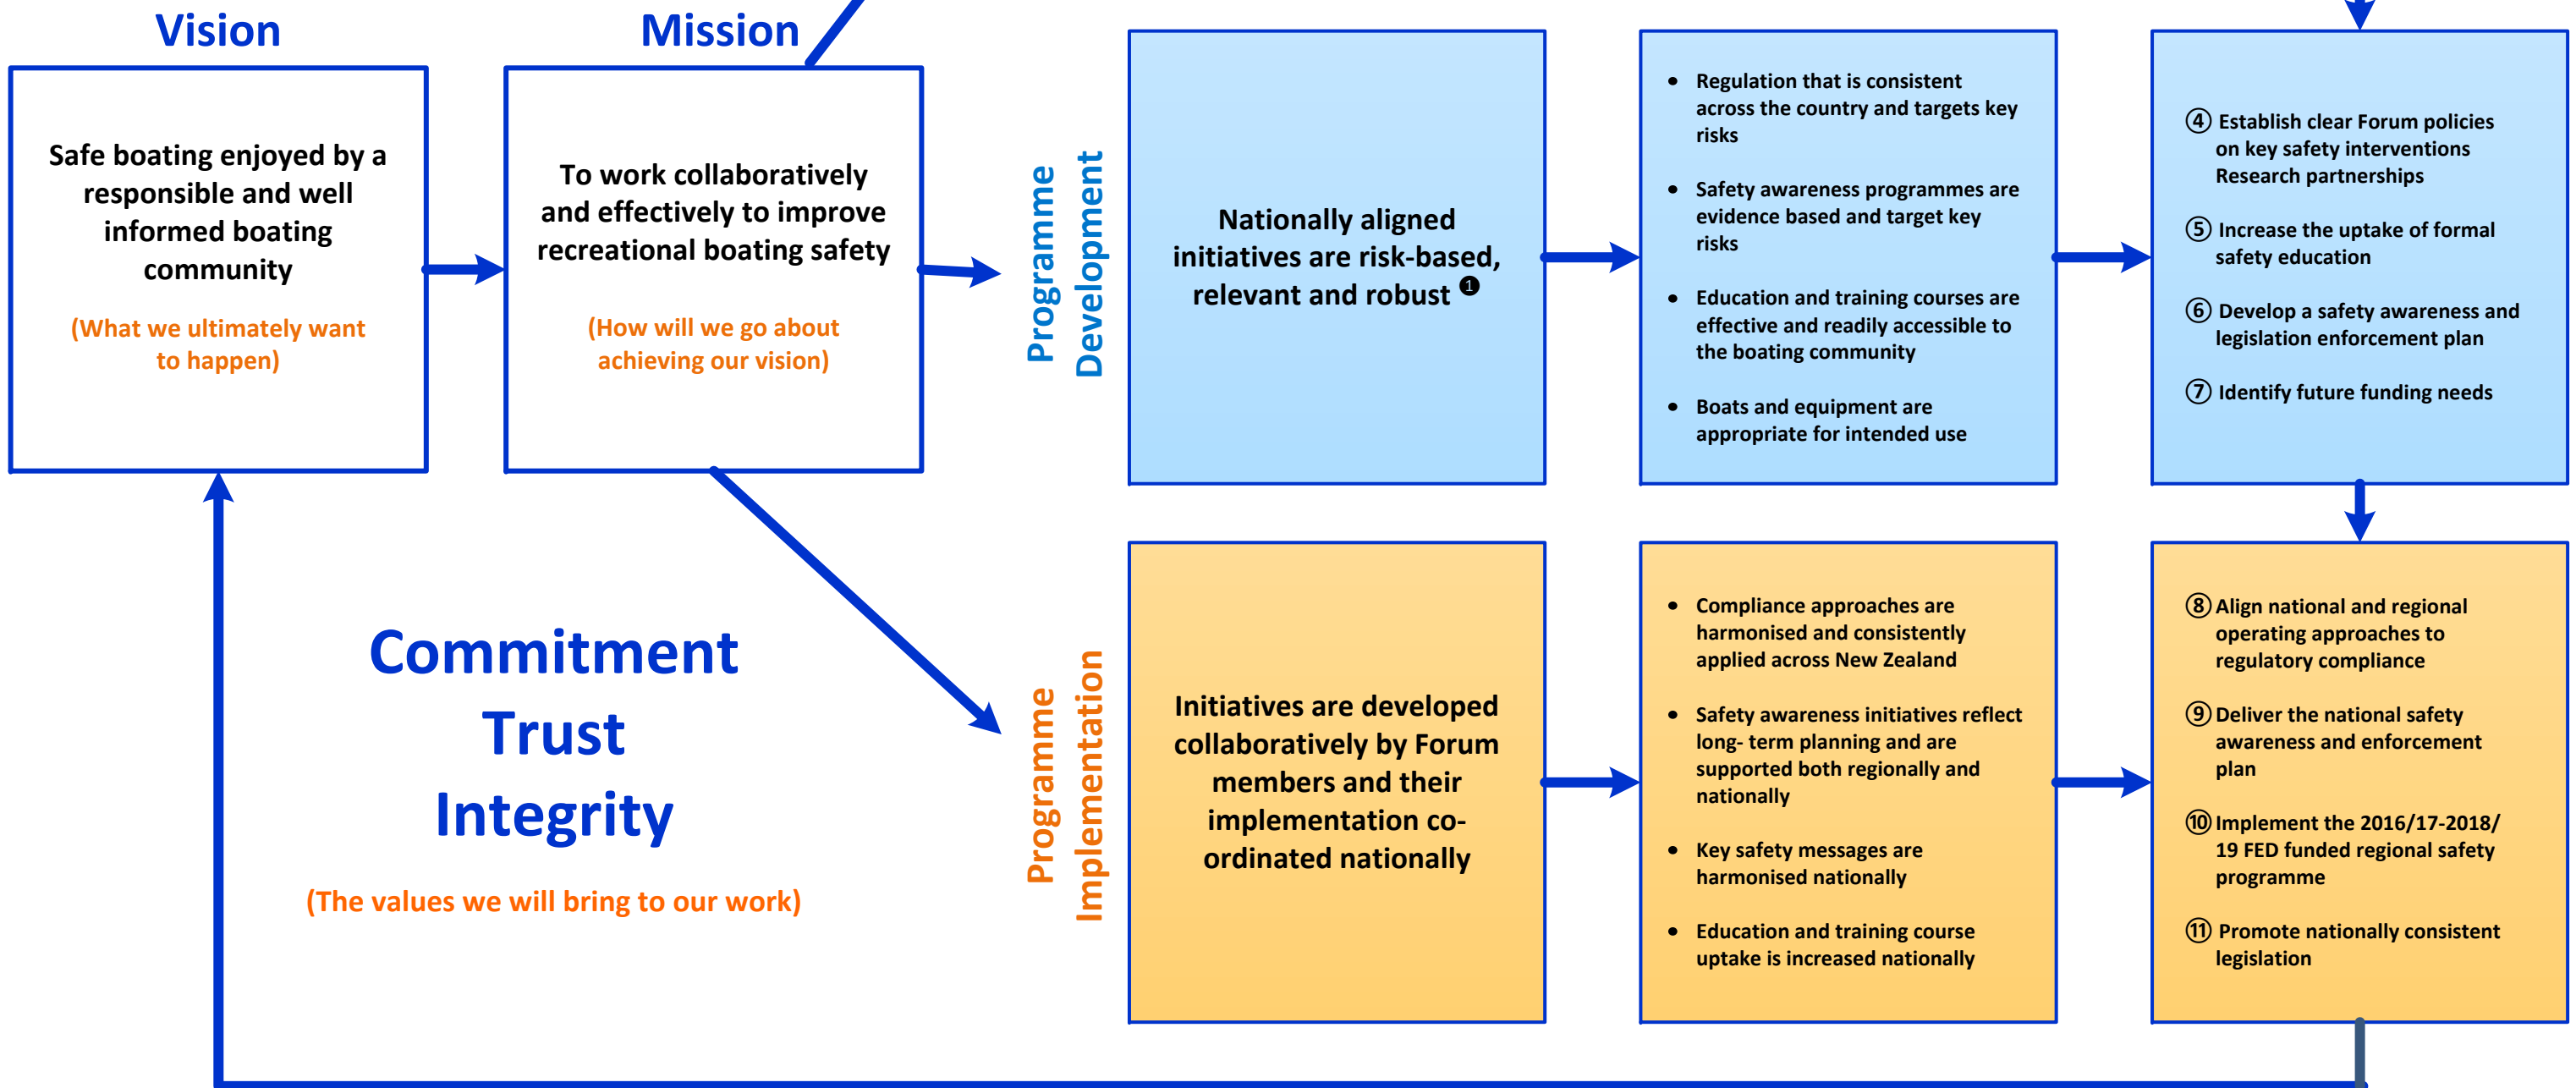

# NZ Safer Boating Forum Strategic Plan 2017-2020

<sup>1</sup> Relevant means fit for purpose, current, meets community needs and is easy to apply  
Robust means durable, adaptable to change and evidence based

\*See work programme timelines attached