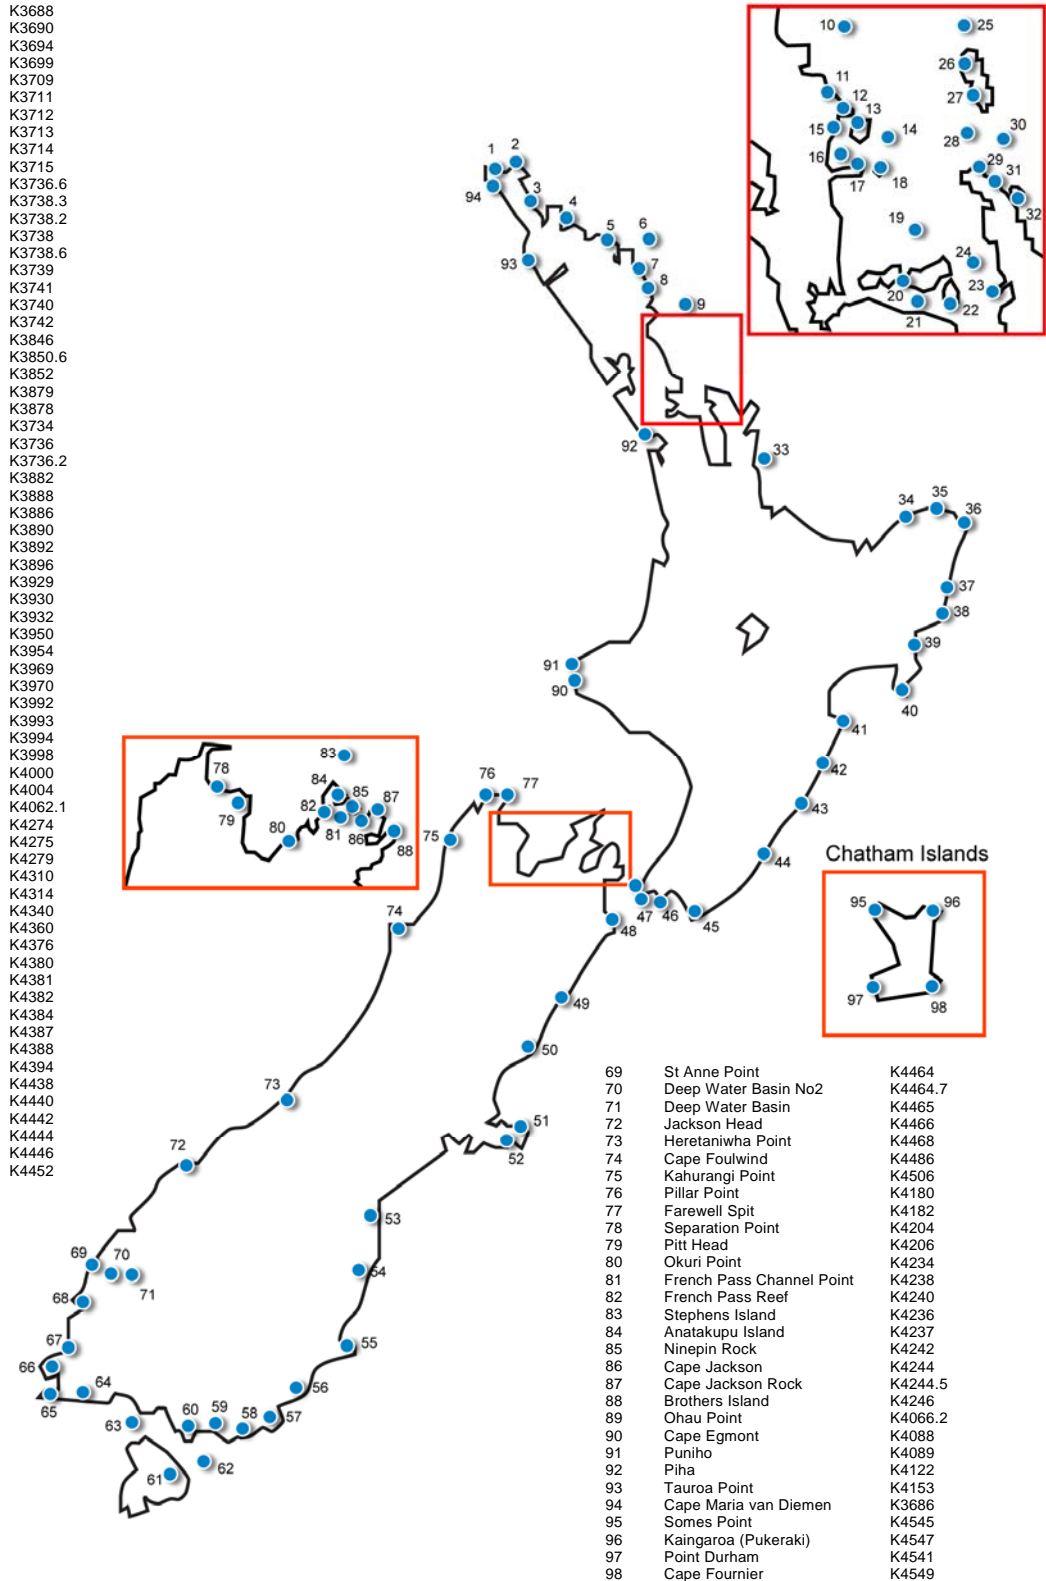

## MARITIME NZ LIGHTS LOCATION MAP

- |    |                             |         |
|----|-----------------------------|---------|
| 1  | Cape Reinga                 | K3688   |
| 2  | North Cape                  | K3690   |
| 3  | Cape KariKari               | K3694   |
| 4  | Cavalli (Nukutaunga) Island | K3699   |
| 5  | Cape Brett                  | K3709   |
| 6  | Poor Knights Island         | K3711   |
| 7  | Tutukaka Head               | K3712   |
| 8  | Bream Head                  | K3713   |
| 9  | Coppermine Island           | K3714   |
| 10 | Taranga Island              | K3715   |
| 11 | Cape Rodney                 | K3736.6 |
| 12 | Maori Rock                  | K3738.3 |
| 13 | Kawati Point                | K3738.2 |
| 14 | Flat Rock                   | K3738   |
| 15 | Martello Rock               | K3738.6 |
| 16 | Motuketekete                | K3739   |
| 17 | Haurao Point                | K3741   |
| 18 | Tiritiri Matangi            | K3740   |
| 19 | Maria Island                | K3742   |
| 20 | Putiki Bay                  | K3846   |
| 21 | Passage Rock                | K3850.6 |
| 22 | Sandspit Passage            | K3852   |
| 23 | Te Kouma Head               | K3879   |
| 24 | Cow Islet                   | K3878   |
| 25 | Mokohinau (Burgess) Island  | K3734   |
| 26 | Motuhaku Island             | K3736   |
| 27 | Tryphena Point              | K3736.2 |
| 28 | Channel Island              | K3882   |
| 29 | Port Charles                | K3888   |
| 30 | Cuvier Island               | K3886   |
| 31 | Oldman Rock                 | K3890   |
| 32 | Ohinau Island               | K3892   |
| 33 | Slipper Island              | K3896   |
| 34 | Cape Runaway                | K3929   |
| 35 | Matakaoa Point              | K3930   |
| 36 | East Cape                   | K3932   |
| 37 | Gable End Foreland          | K3950   |
| 38 | Tuaheni Point               | K3954   |
| 39 | Table Cape                  | K3969   |
| 40 | Portland Island             | K3970   |
| 41 | Cape Kidnappers             | K3992   |
| 42 | Black Head                  | K3993   |
| 43 | Castle Point                | K3994   |
| 44 | Honeycomb                   | K3998   |
| 45 | Cape Palliser               | K4000   |
| 46 | Baring Head                 | K4004   |
| 47 | Tongue Point                | K4062.1 |
| 48 | Cape Campbell               | K4274   |
| 49 | Point Kean                  | K4275   |
| 50 | Point Gibson                | K4279   |
| 51 | Steep Head                  | K4310   |
| 52 | Akaroa Head                 | K4314   |
| 53 | Tuhawaiki (Jacks) Point     | K4340   |
| 54 | Katiki Point                | K4360   |
| 55 | Cape Saunders               | K4376   |
| 56 | Nugget Point                | K4380   |
| 57 | Tautuku Peninsula           | K4381   |
| 58 | Slope Point                 | K4382   |
| 59 | Waipapa Point               | K4384   |
| 60 | Bushy Point                 | K4387   |
| 61 | Ackers Point                | K4388   |
| 62 | Dog Island                  | K4394   |
| 63 | Centre Island               | K4438   |
| 64 | Long Point                  | K4440   |
| 65 | Puysegur Point              | K4442   |
| 66 | Cape Providence             | K4444   |
| 67 | Five Fingers                | K4446   |
| 68 | Secretary Island            | K4452   |